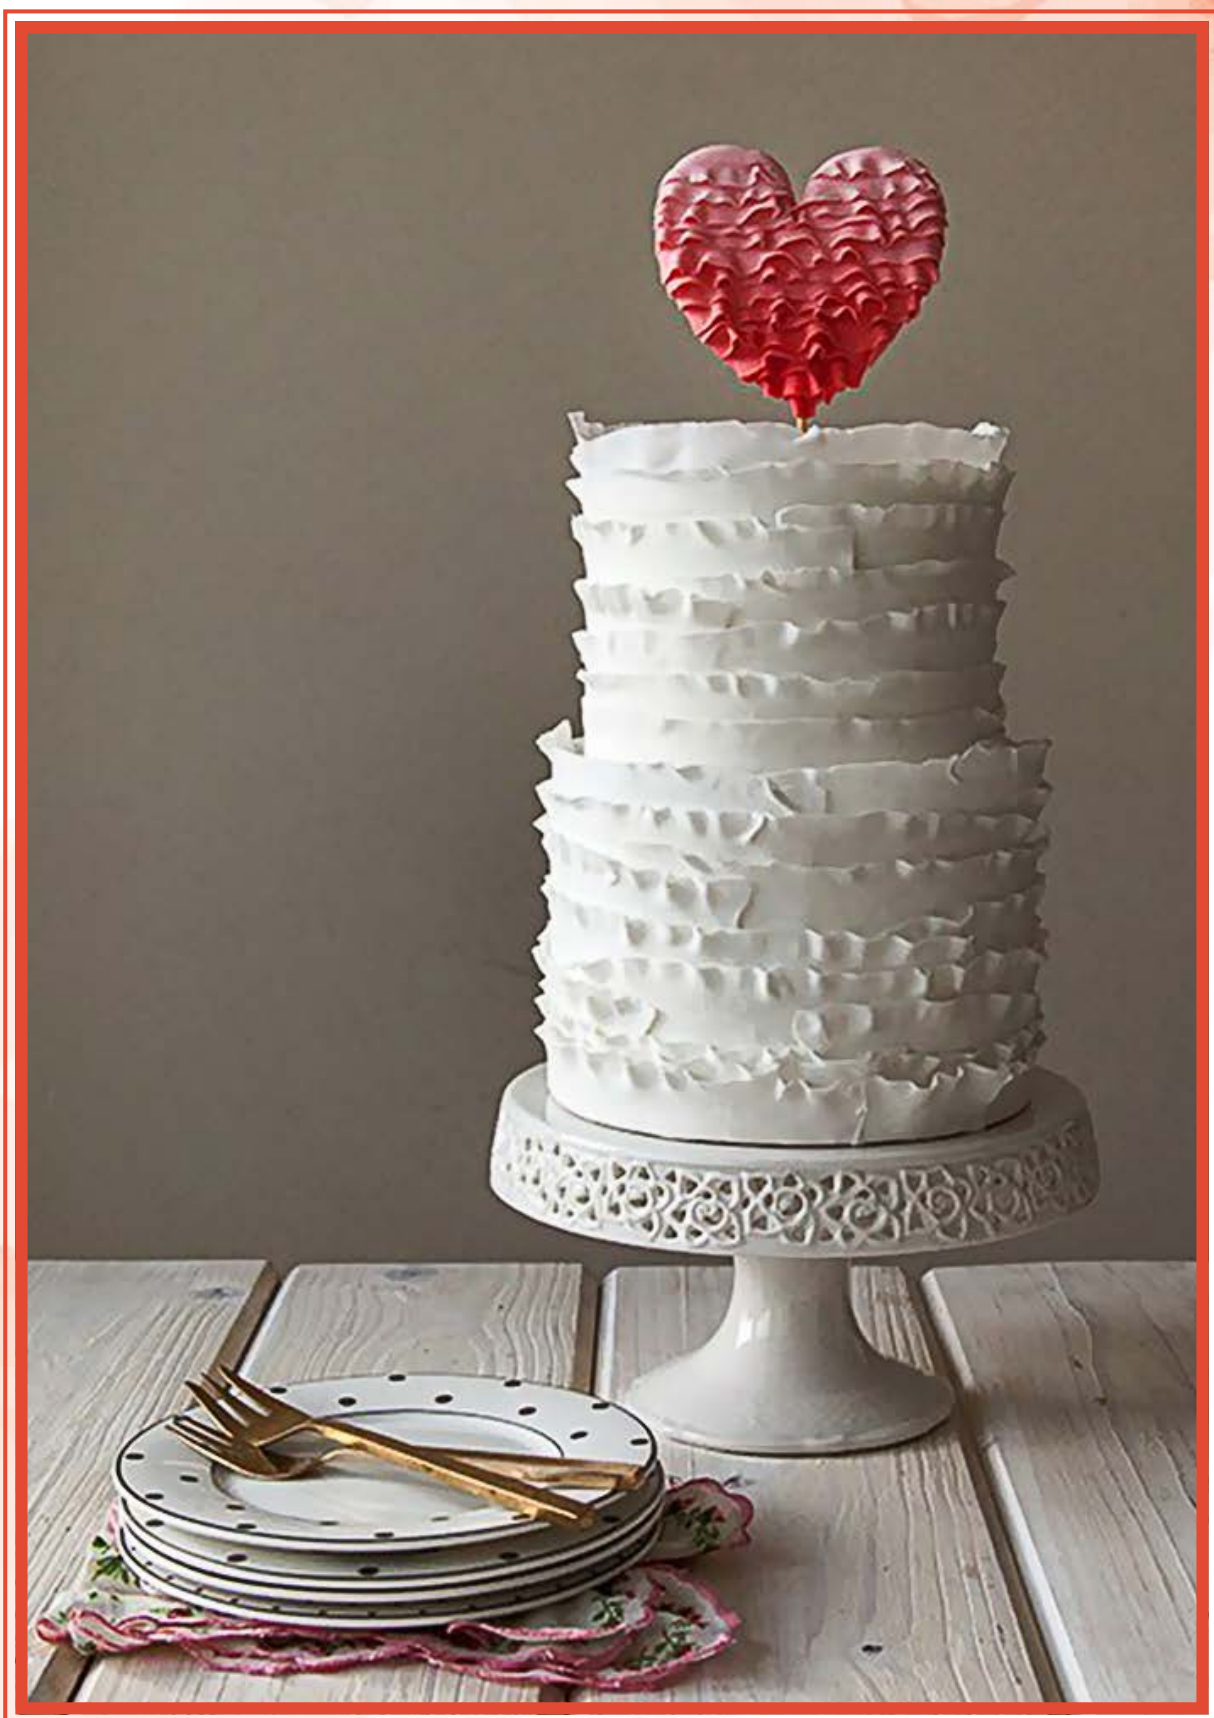

SAINT VALENTINE CAKES

St valentine's c509